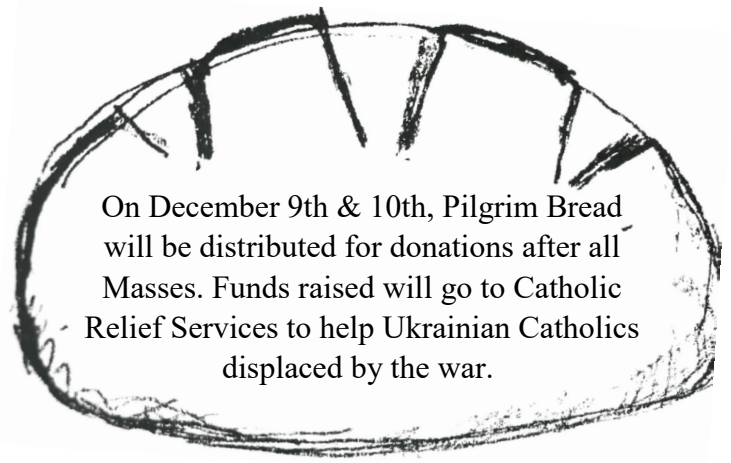

## Our Lady of Guadalupe Celebration

On December 10th, there will be a procession with Matachines dancers at the 12:30pm Mass. Mass will be followed by a procession over to the MCS Gym for a celebration.

On December 12th, at 12:00am, Our Hispanic Community will have a Mañanitas service in the church followed with hot chocolate and pan dulce in the church basement.

All are invited to attend!

On December 9th & 10th, Pilgrim Bread will be distributed for donations after all Masses. Funds raised will go to Catholic Relief Services to help Ukrainian Catholics displaced by the war.